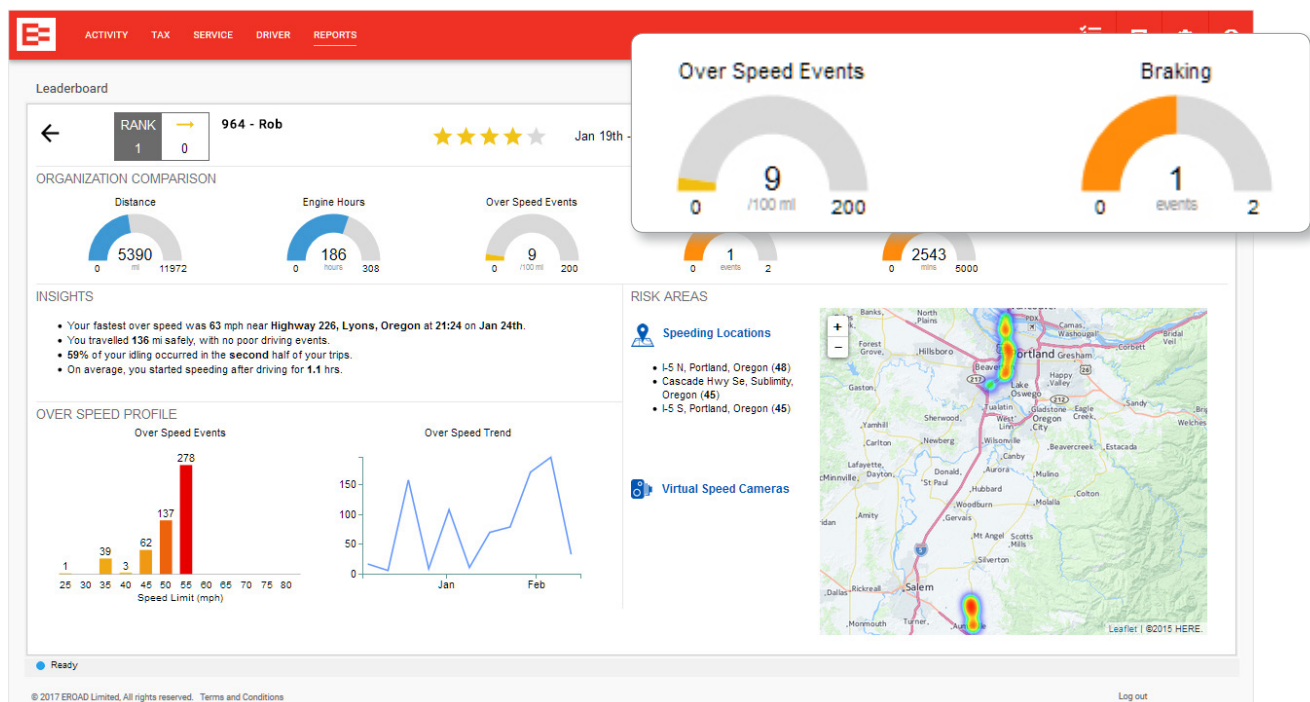

EROAD DRIVER INSIGHT REPORT

EROAD Driver Insight Report provides a smart, easy-to-read summary of driver-specific feedback, highlighting key areas for improvement. It makes it easier for you to empower your drivers to improve performance and to improve safety across your fleet.

Better data = better decisions

Your drivers have a huge impact on your company's reputation and bottom line, but monitoring their performance is not always straightforward.

EROAD Driver Insight report provides your drivers with a summary of their driving performance and highlights areas for improvement. By identifying specific issues and key messages, it makes it easy to empower your drivers to adopt safe driving habits.

Improve safety Key resource to improve and encourage safety across your fleet

Minimize risk High-risk speeding locations and textual insights provide your drivers with specific guidance on how and where to improve

Save on fuel Helps improve fuel efficiency with key metrics impacting fuel consumption including speeding, harsh braking, sharp acceleration and idling

EROAD DRIVER INSIGHT REPORT

KEY FEATURES

- › Summary of driver-specific feedback outlining key areas for improvement
- › Easy-to-understand one-page view for each driver supporting effective training
- › Covers speeding, harsh braking, engine idling, and other key measures
- › Traffic light color coding highlights problem areas
- › Map shows risk areas where your drivers need to slow down
- › Shows trend over time to help measure improvements