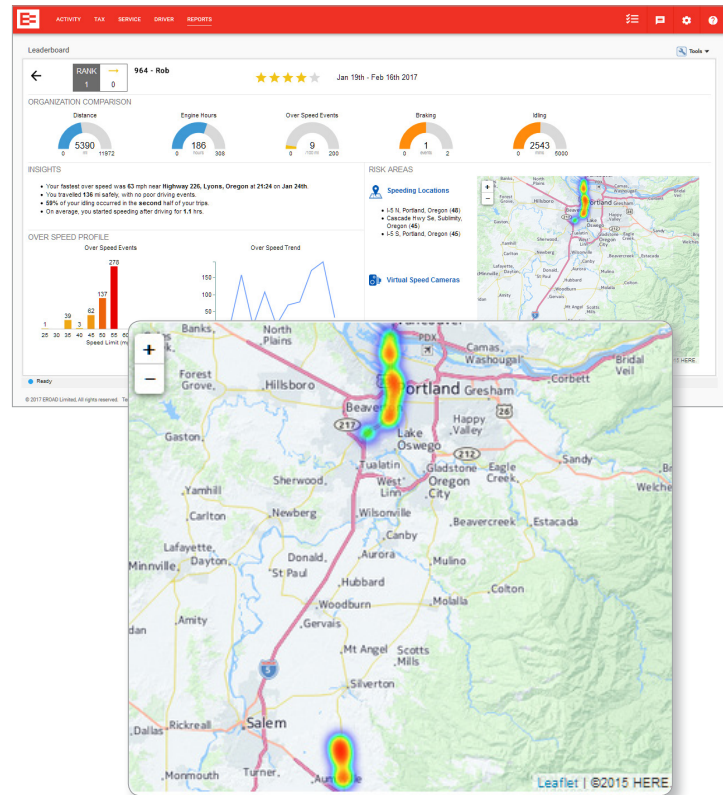

EROAD DRIVER INSIGHT REPORT

EROAD Driver Insight Report provides a smart, easy-to-read summary of driver-specific feedback, highlighting key areas for improvement. It makes it easier for you to empower your drivers to improve performance and to improve safety across your fleet.

Better data = better decisions

Your drivers have a huge impact on your company's reputation and bottom line, but monitoring their performance is not always straightforward.

EROAD Driver Insight report provides your drivers with a summary of their driving performance and highlights areas for improvement. By identifying specific issues and key messages, it makes it easy to empower your drivers to adopt safe driving habits.

Improve safety Key resource to improve and encourage safety across your fleet

Minimize risk High-risk speeding locations and textual insights provide your drivers with specific guidance on how and where to improve

Save on fuel Helps improve fuel efficiency with key metrics impacting fuel consumption including speeding, harsh braking, sharp acceleration and idling

EROAD DRIVER INSIGHT REPORT

KEY FEATURES

- › Summary of driver-specific feedback outlining key areas for improvement
- › Easy-to-understand one-page view for each driver supporting effective training
- › Covers speeding, harsh braking, engine idling, and other key measures
- › Traffic light color coding highlights problem areas
- › Map shows risk areas where your drivers need to slow down
- › Shows trend over time to help measure improvements